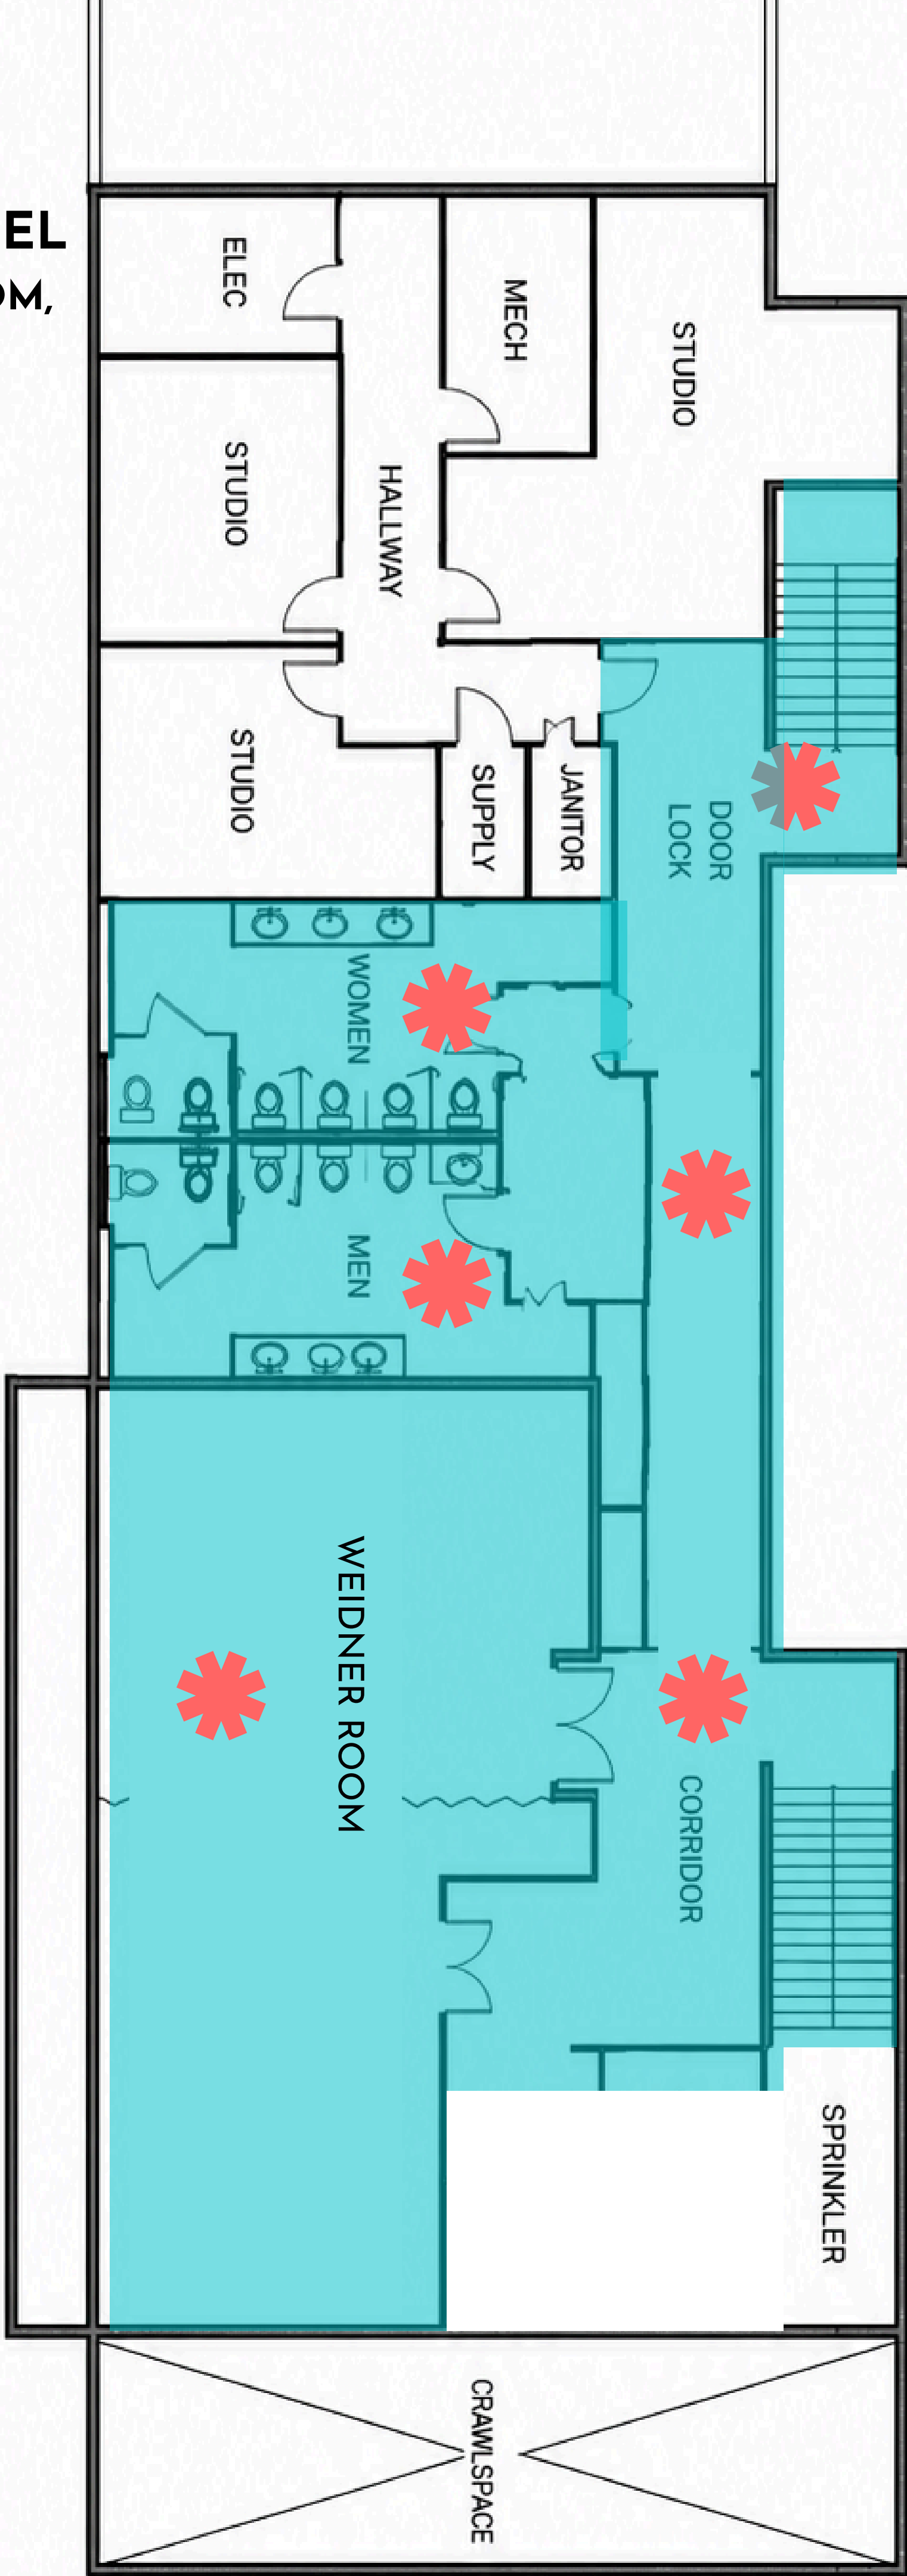

**BASEMENT LEVEL
(CONFERENCE ROOM,
HALLWAY, PUBLIC
RESTROOMS)**

COLOR KEY:

 WEEKLY ENTIRE BUILDING CLEAN

 EVENT SPACE CALL-OUTS

FIRST FLOOR (OFFICE AREAS AND MAIN EVENT SPACES)

COLOR KEY:

 WEEKLY ENTIRE BUILDING CLEAN

 EVENT SPACE CALL-OUTS

TOP FLOOR (ARTIST STUDIOS + NAVE OFFICE)

COLOR KEY:

 WEEKLY ENTIRE BUILDING CLEAN

 EVENT SPACE CALL-OUTS