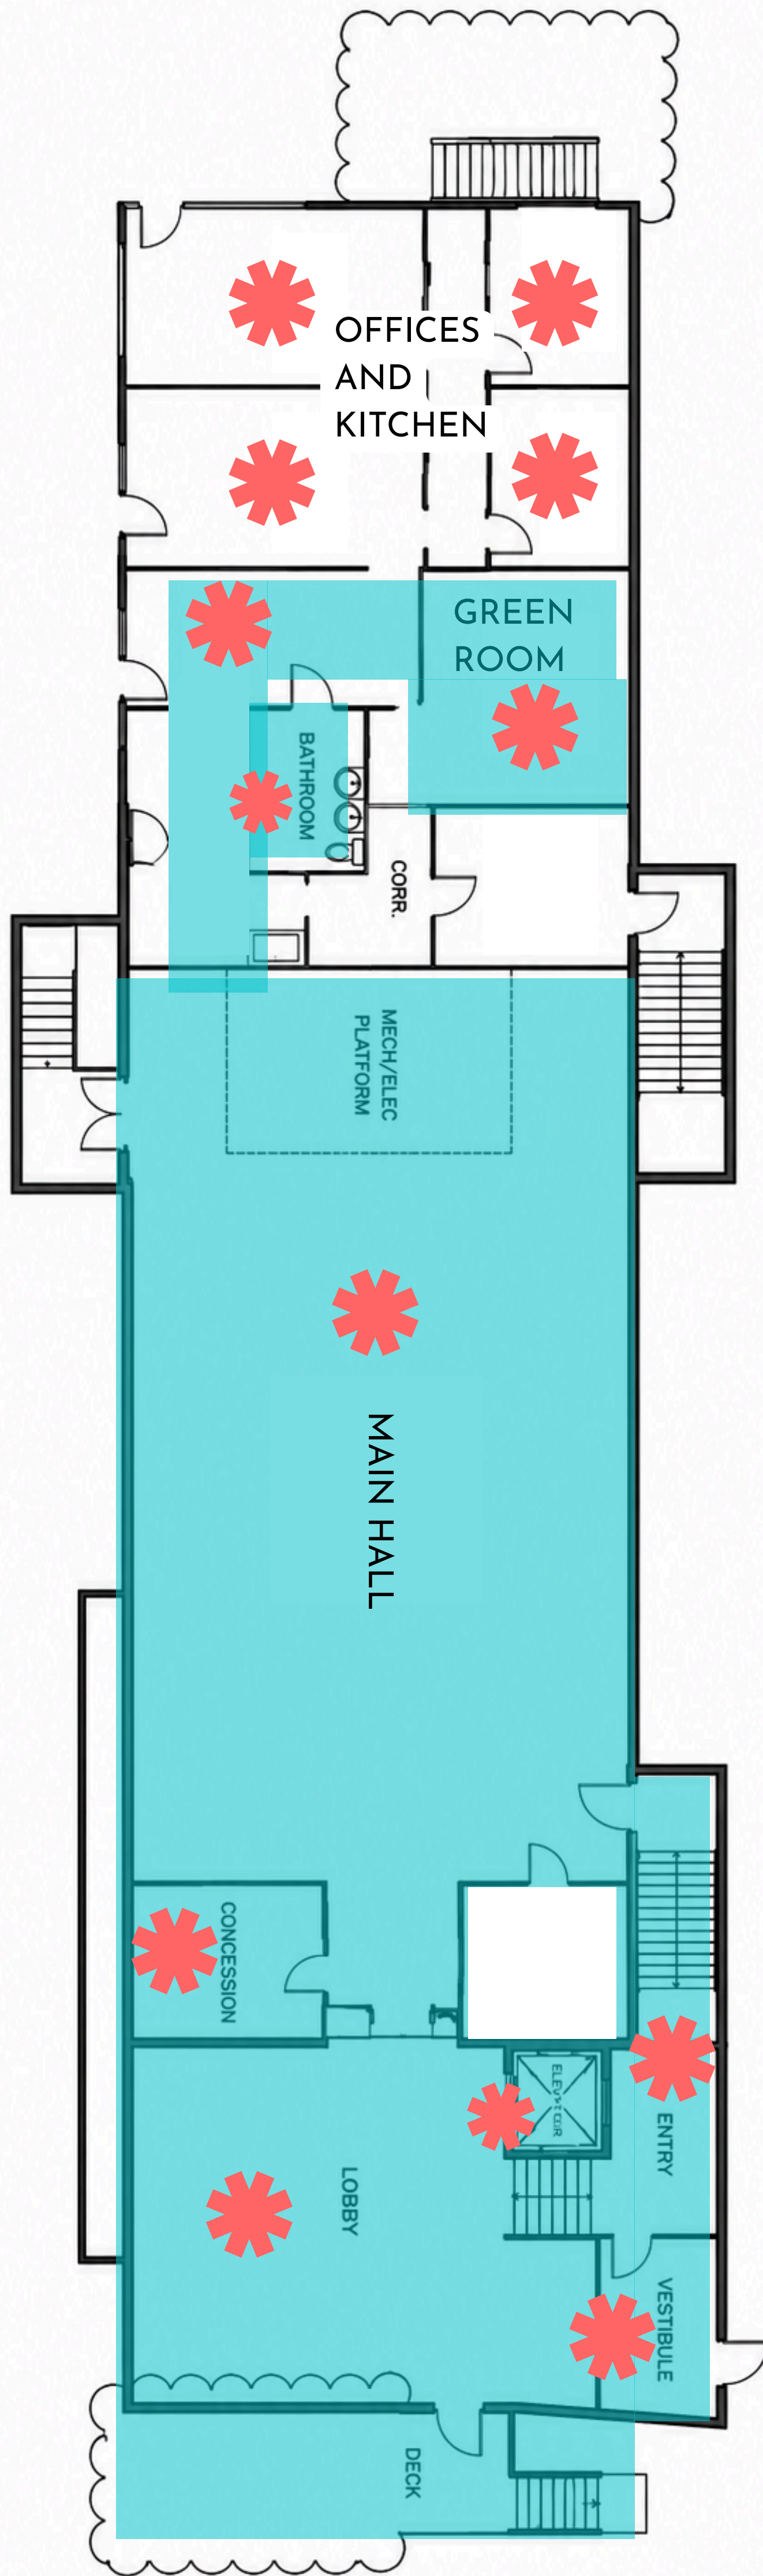

**BASEMENT LEVEL
(CONFERENCE ROOM,
HALLWAY, PUBLIC
RESTROOMS)**

COLOR KEY:

 WEEKLY ENTIRE BUILDING CLEAN

 EVENT SPACE CALL-OUTS

FIRST FLOOR (OFFICE AREAS AND MAIN EVENT SPACES)

COLOR KEY:

 WEEKLY ENTIRE BUILDING CLEAN

 EVENT SPACE CALL-OUTS

TOP FLOOR (ARTIST STUDIOS + NAVE OFFICE)

COLOR KEY:

 WEEKLY ENTIRE BUILDING CLEAN

 EVENT SPACE CALL-OUTS