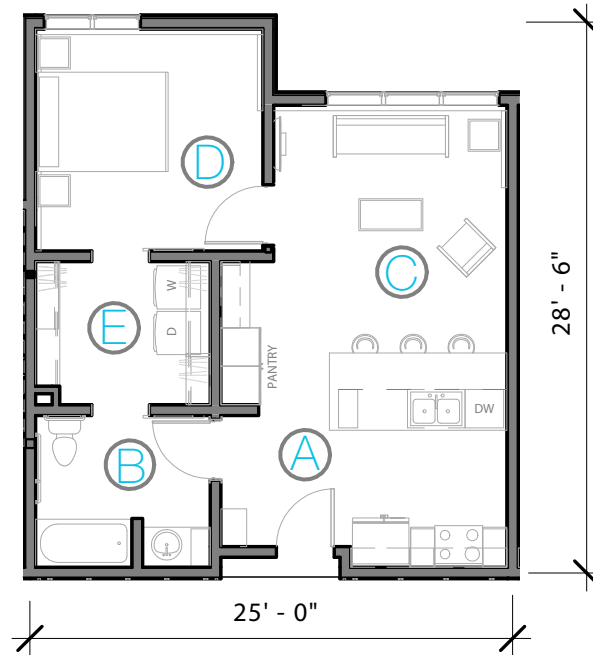

Woven Place

1-bedroom living units

UNIT FEATURES

- _Net Area - 594sf
- _High, spacious ceilings
- _1 Bathroom
- _In unit laundry
- _Accessible
- _Common lounge area
- _Roof top deck
- _Tenant Storage
- _Elevator

UNIT COMPONENTS

- A - Entry/Kitchen (15'-0" x 11'-0")
- B - Bathroom (9'-0" x 8'-0")
- C - Living / Dining (12'-0" x 13'-0")
- D - Bedroom (12'-0" x 11'-6")
- E - Laundry/Closet (9'-0" x 7'-6")

* All dimensions approximate