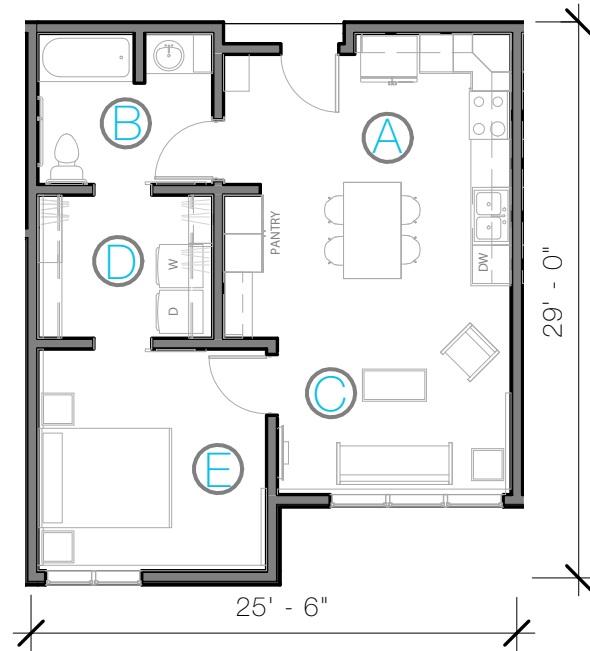

Woven Place

1-bedroom living units

UNIT FEATURES

- _Net Area - 602sf
- _High, spacious ceilings
- _1 Bathroom
- _In unit laundry
- _Accessible
- _Common Lounge Area
- _Roof top deck
- _Tenant storage
- _Elevator

UNIT COMPONENTS

- A - Entry/Kitchen/Dining (15'-0" x 16'-0")
- B - Bathroom (9'-0" x 8'-0")
- C - Living Room (15'-0" x 11'-0")
- D - Laundry/Closet (9'-0" x 7'-6")
- E - Bedroom (12'-0" x 11'-6")

* All dimensions approximate